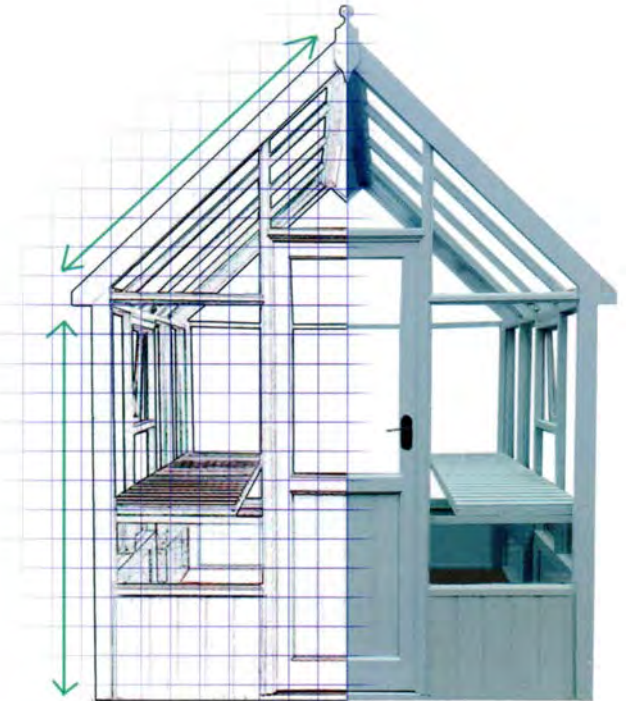

Luxury Greenhouse Collection

Buckingham model 6

Potting Shed Collection

Oxfordshire model 7

Cambridgeshire model 7

All products are hand-crafted
in the UK

THE AYLESWORTH

6ft 8" Width

Combination Shed		
Sizes	Treated	Painted
4ft 3"	£936	£1152
6ft 4"	£1077	£1325
8ft 5"	£1219	£1499
10ft 6"	£1359	£1675

THE CHATSWORTH

8ft 9" Width

Sizes	Tanalised	Painted	Staging		High Shelf		Side Vent		Victorian Openers	Auto Vents	Guttering
			Treated	Painted	Treated	Painted	Treated	Painted			
4ft 3"	£2285.00	£2800.00	£106	£129	£50	£60	£90	£117	£58	£40	£225
6ft 4"	£2545.00	£3100.00	£127	£155	£73	£90	£90	£117	£58	£40	£229
8ft 5"	£2862.00	£3435.00	£168	£207	£98	£120	£90	£117	£58	£40	£238
10ft 6"	£3199.00	£3492.00	£210	£258	£119	£146	£90	£117	£58	£40	£260
12ft 8"	£3639.00	£4323.00	£253	£309	£143	£175	£90	£117	£58	£40	£283
14ft 7"	£3815.00	£4613.00	£294	£362	£167	£207	£90	£117	£58	£40	£322
16ft 8"	£4000.00	£4823.00	£336	£414	£195	£236	£90	£117	£58	£40	£333
18ft 8"	£4370.00	£5266.00	£377	£465	£214	£260	£90	£117	£58	£40	£372
20ft 9"	£4888.00	£5834.00	£419	£515	£237	£292	£90	£117	£58	£40	£383